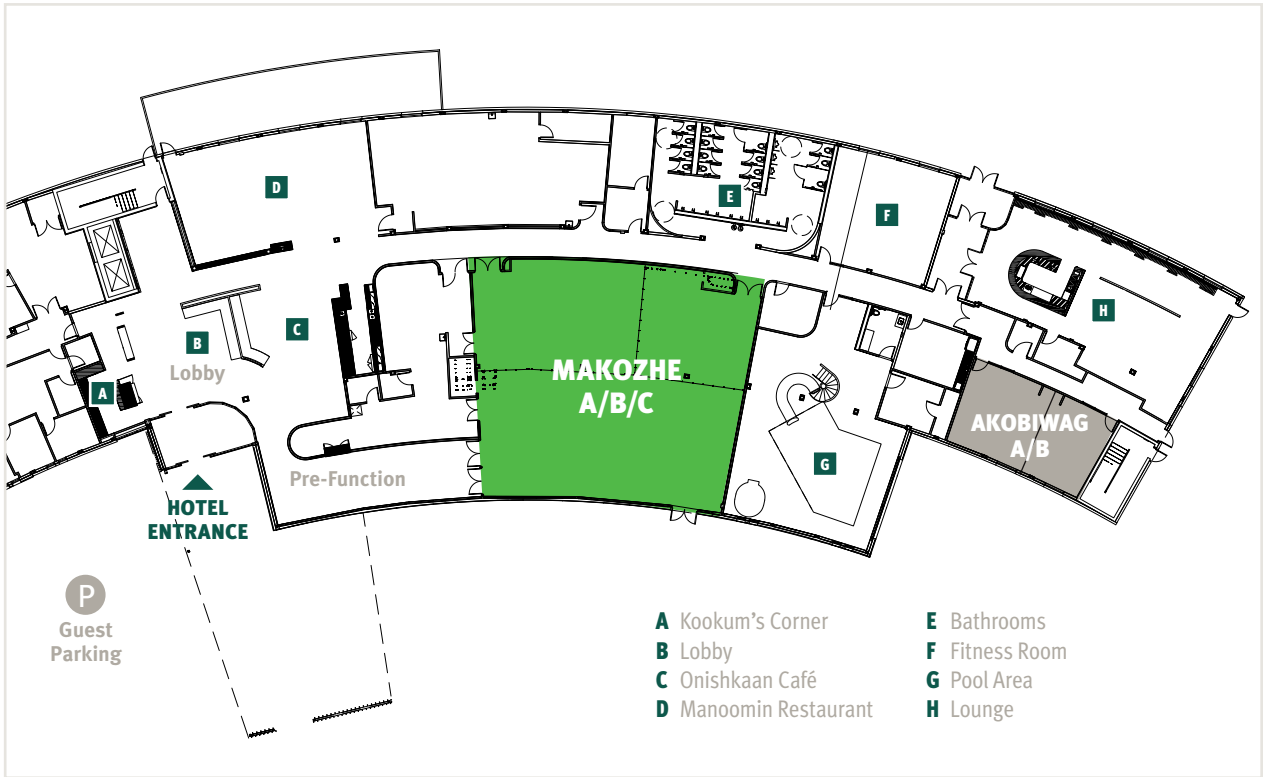

#### MAKOZHE C

681 sq ft

- Theatre: **30**
- Classroom: **24**
- Banquet Rounds (8): **32**
- Banquet Rounds (6): **24**
- Reception (Standing): **40**
- Boardroom: **16**
- U-shape: **18**
- Hollow Square: **22**

#### AKOBIWAG A

405 sq ft

- Theatre: **20**
- Classroom: **12**
- Reception (Standing): **20**
- Boardroom: **10**
- U-shape: **10**
- Hollow Square: **10**

#### AKOBIWAG B

345 sq ft

- Theatre: **20**
- Classroom: **12**
- Reception (Standing): **20**
- Boardroom: **12**
- U-shape: **10**
- Hollow Square: **10**

# EVENTS ROOM MAP