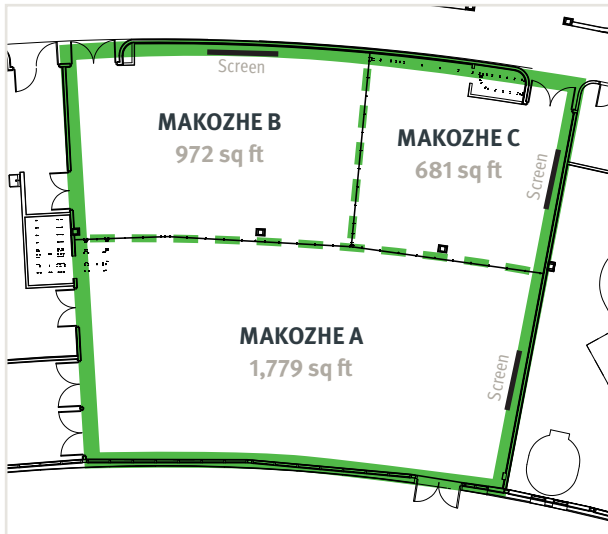

#### AKOBIWAG A

405 sq ft

- Theatre: **20**
- Classroom: **12**
- Reception (Standing): **20**
- Boardroom: **10**
- U-shape: **10**
- Hollow Square: **10**

#### AKOBIWAG B

345 sq ft

- Theatre: **20**
- Classroom: **12**
- Reception (Standing): **20**
- Boardroom: **12**
- U-shape: **10**
- Hollow Square: **10**

# EVENTS ROOM MAP

## MAKOZHE A/B/C

3,462 sq ft